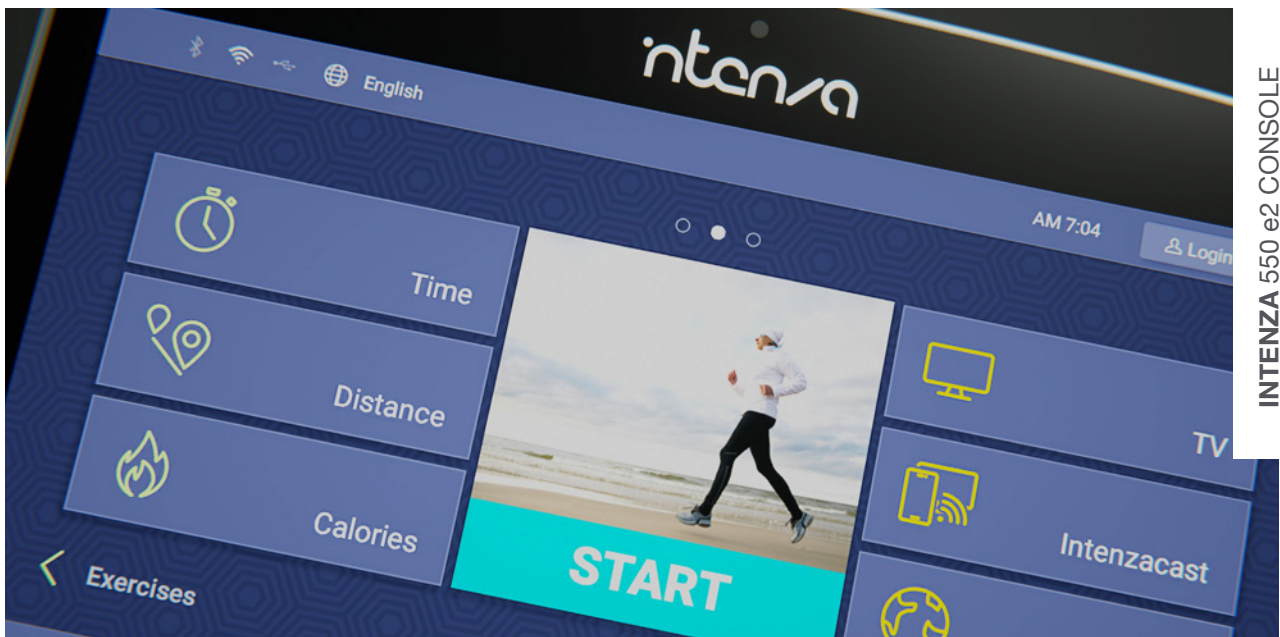

INTENZA 550 e2 CONSOLE

intenza

INTENZA 550 e2 CONSOLE

INTENZA 550 e2 CONSOLE

Engineered excellence compelling to the touch.

- 16"/19" TFT CAPACITANCE TOUCH SCREEN DISPLAY ▪ Wi-Fi ENABLED INCARE™ SUPPORT ▪ CUSTOM SETTINGS ▪ DISPLAY READOUTS ▪ POLAR®-CODED HEART RATE MONITORING ▪ ON-THE-FLY ▪ ERP EC 1275/2008 ECO-FRIENDLY POWER SAVING ▪ USB CONNECTIVITY FOR CUSTOMISED WORKOUT, WORKOUT RESULTS, PERSONAL SETTINGS, INCARE™ AND MANUAL SOFTWARE UPGRADE ▪ BUILT-IN TV SYSTEM ANALOG/DIGITAL SUPPORT ATSC, DVB-T/T2/C/S, ISDB ▪ CONNECTORS SUPPORT HDMI DEVICES, ETHERNET CABLE NETWORK, 3.5MM STEREO HEADPHONE JACK, BLUETOOTH STEREO HEADSET ▪ C-SAFE STANDARD POWER ▪ C-SAFE CONNECTIVITY BY DEMAND ▪ INTENZACAST™ iOS/ANDROID ▪ 21 LANGUAGES ▪ SCREENSAVER ▪ VIRTUAL SCENERY ▪ WI-FI CAPABILITY ▪ NETPULSE (XID) xID LOGIN ▪ 35 TRAINING OPTIONS OVER 7 CATEGORIES ▪ HARD BLACK ▪ SOFT GREY